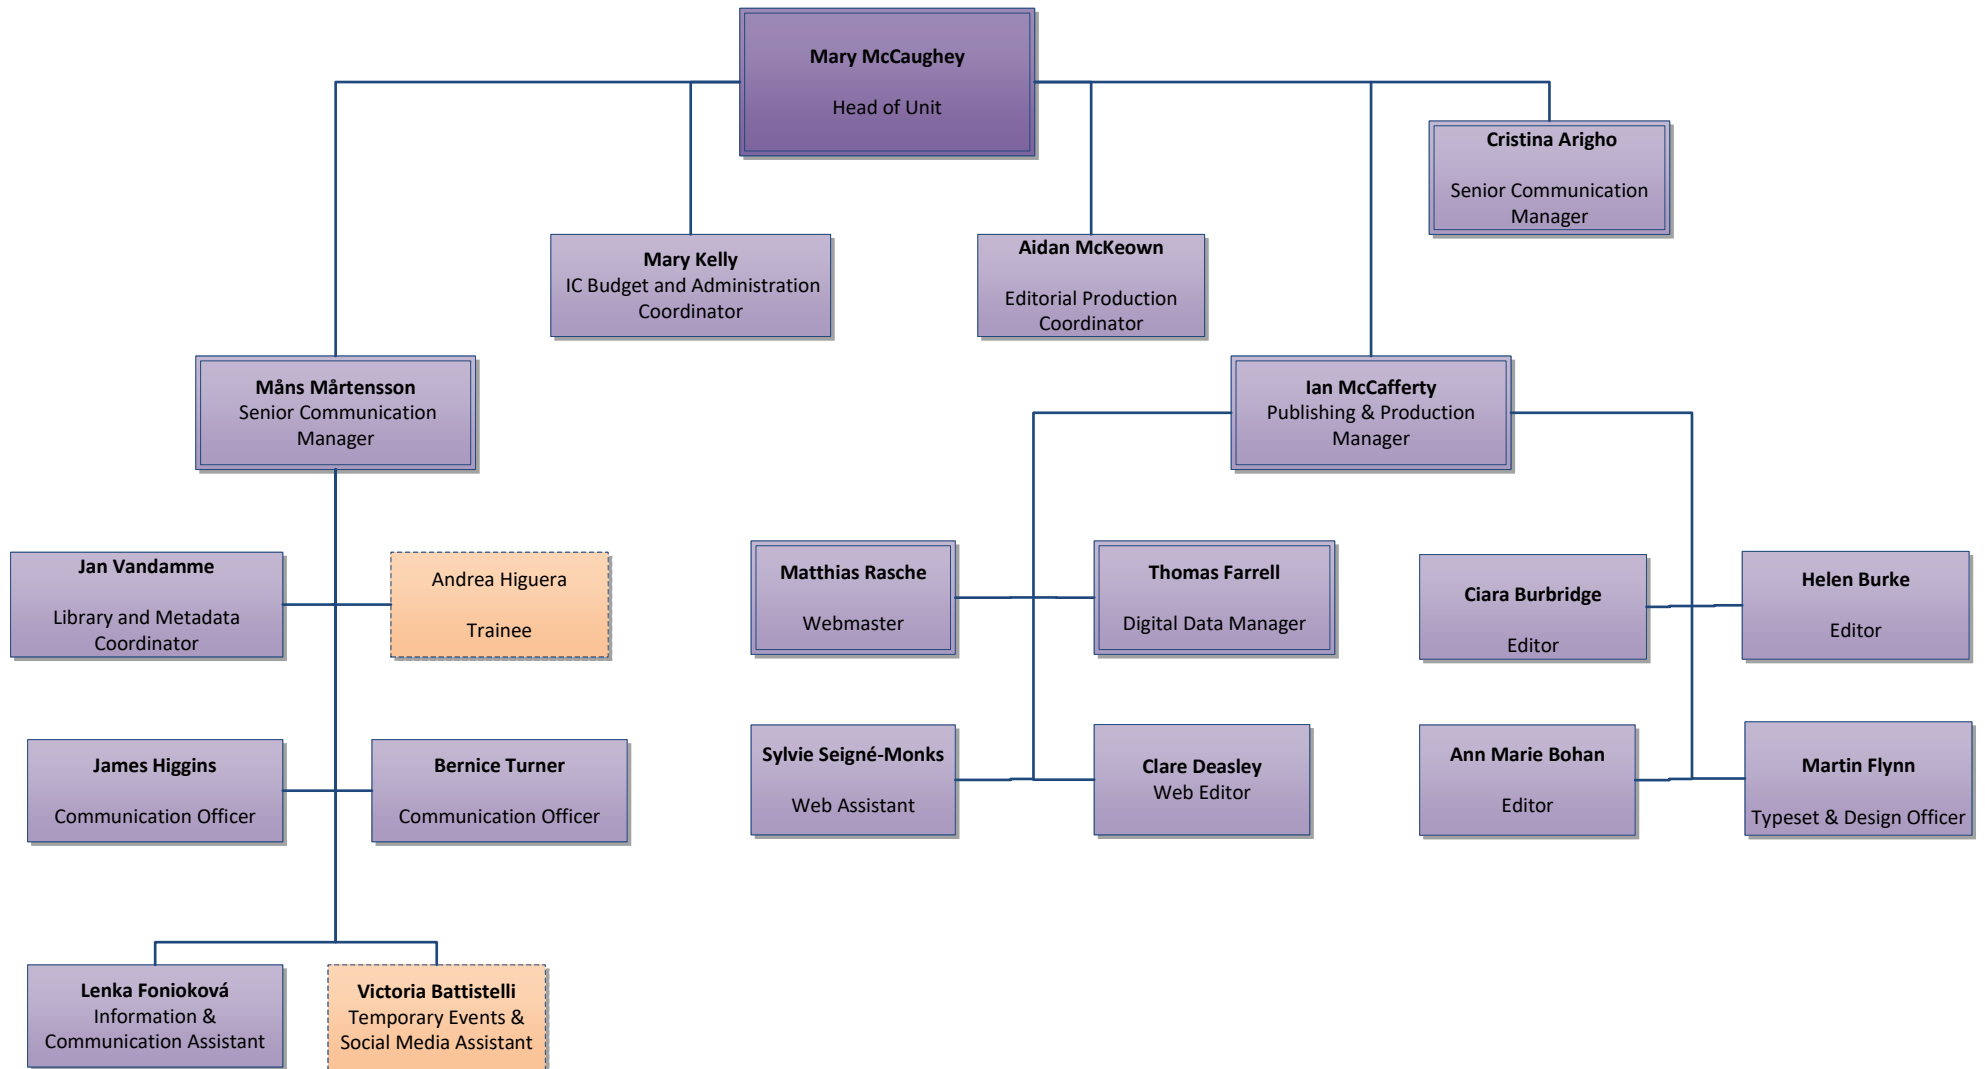

Wojciech Kostka
Head of Procurement

Frank van Boven
Head of HR

Kewin Kubryk
Head of ICT

Research Unit A – Working Life

Research Unit B – Employment

Research Unit C – Social Policies

INFORMATION AND COMMUNICATION UNIT