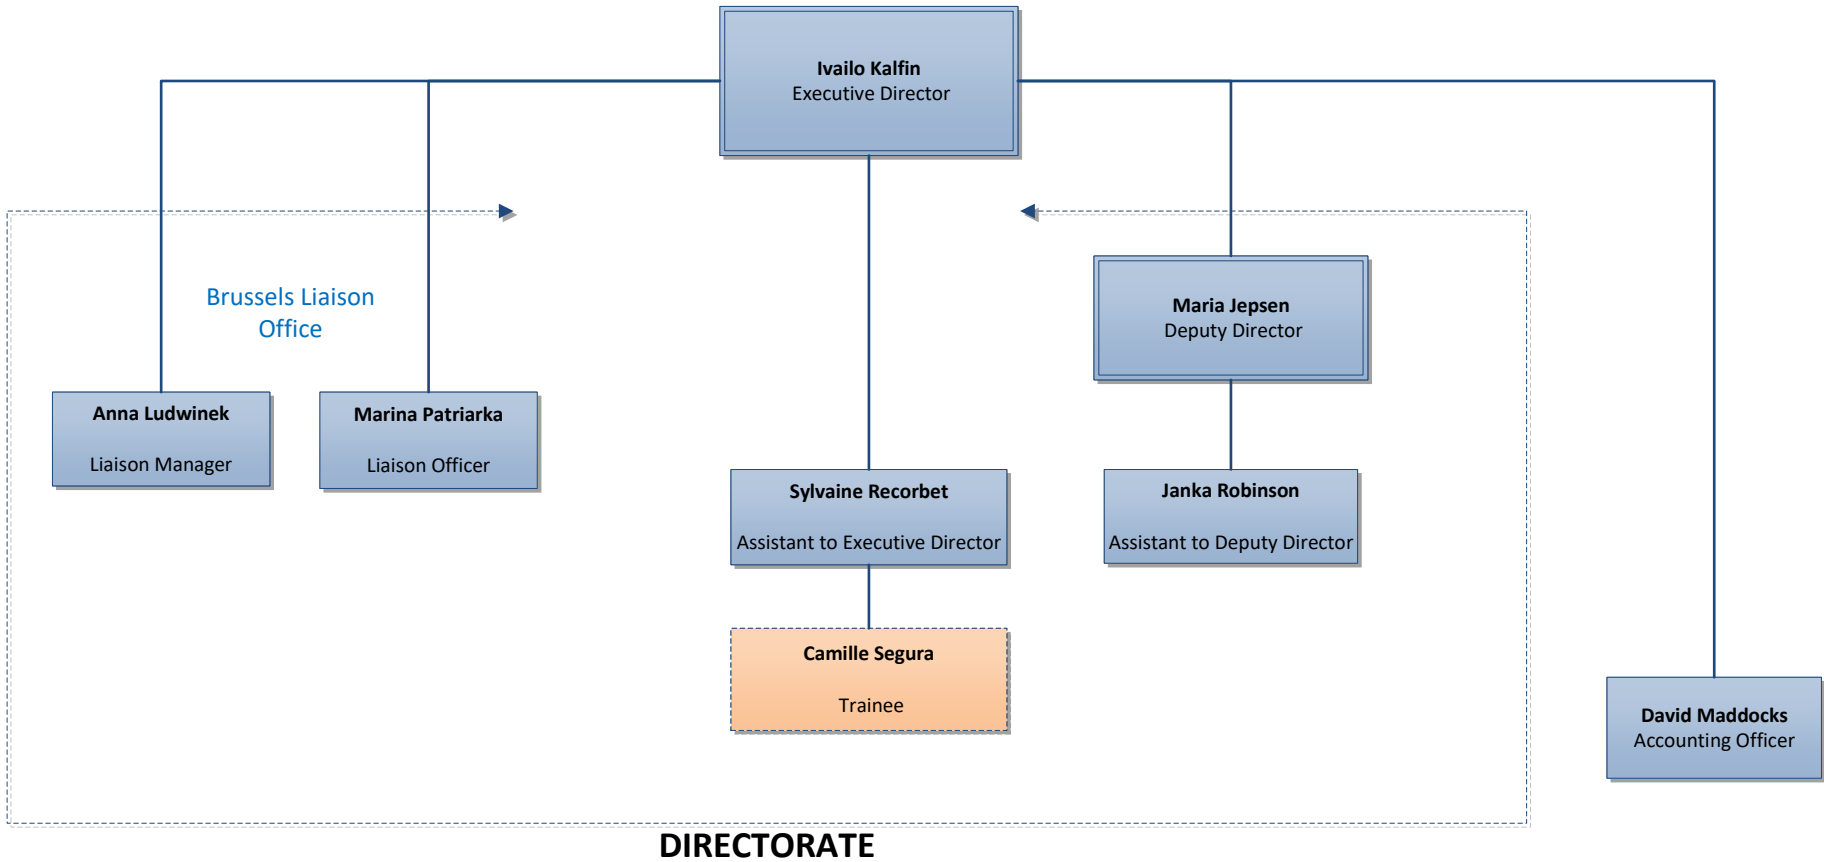

Wojciech Kostka
Head of Procurement

Frank van Boven
Head of HR

Kewin Kubryk
Head of ICT

Research Unit A – Working Life

Research Unit B – Employment

Research Unit C – Social Policies

INFORMATION AND COMMUNICATION UNIT