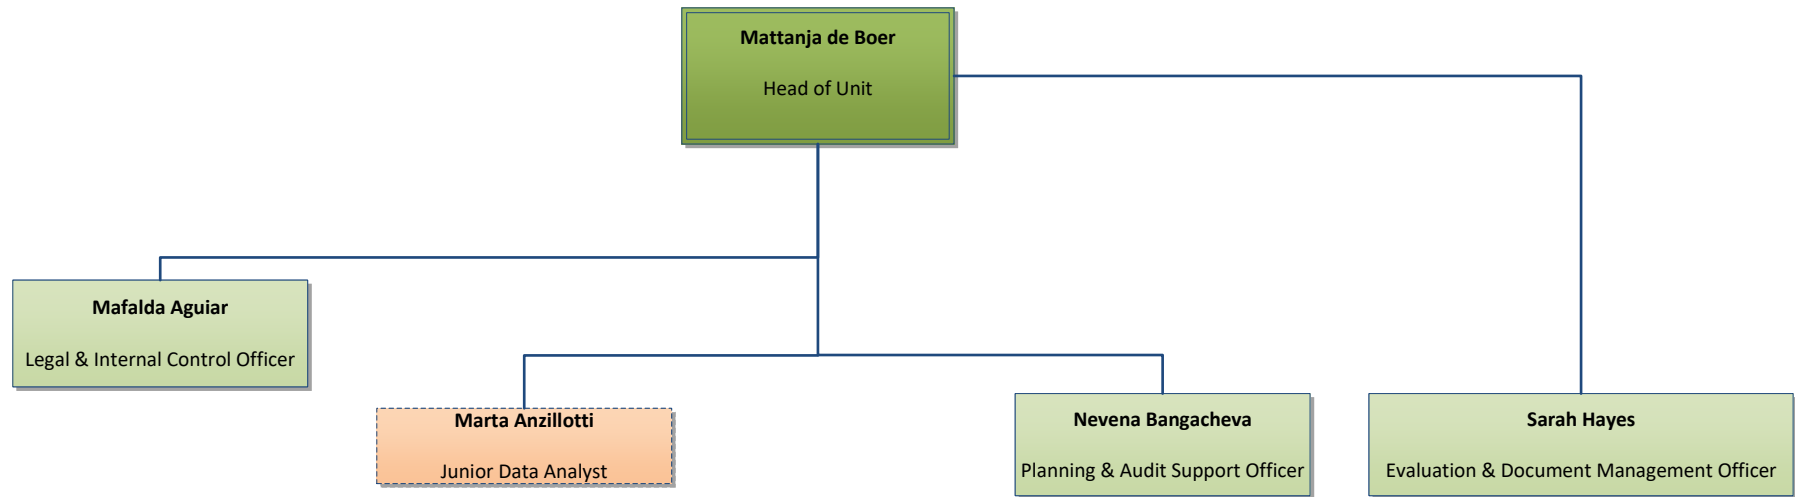

ORGANISATIONAL SUPPORT UNIT