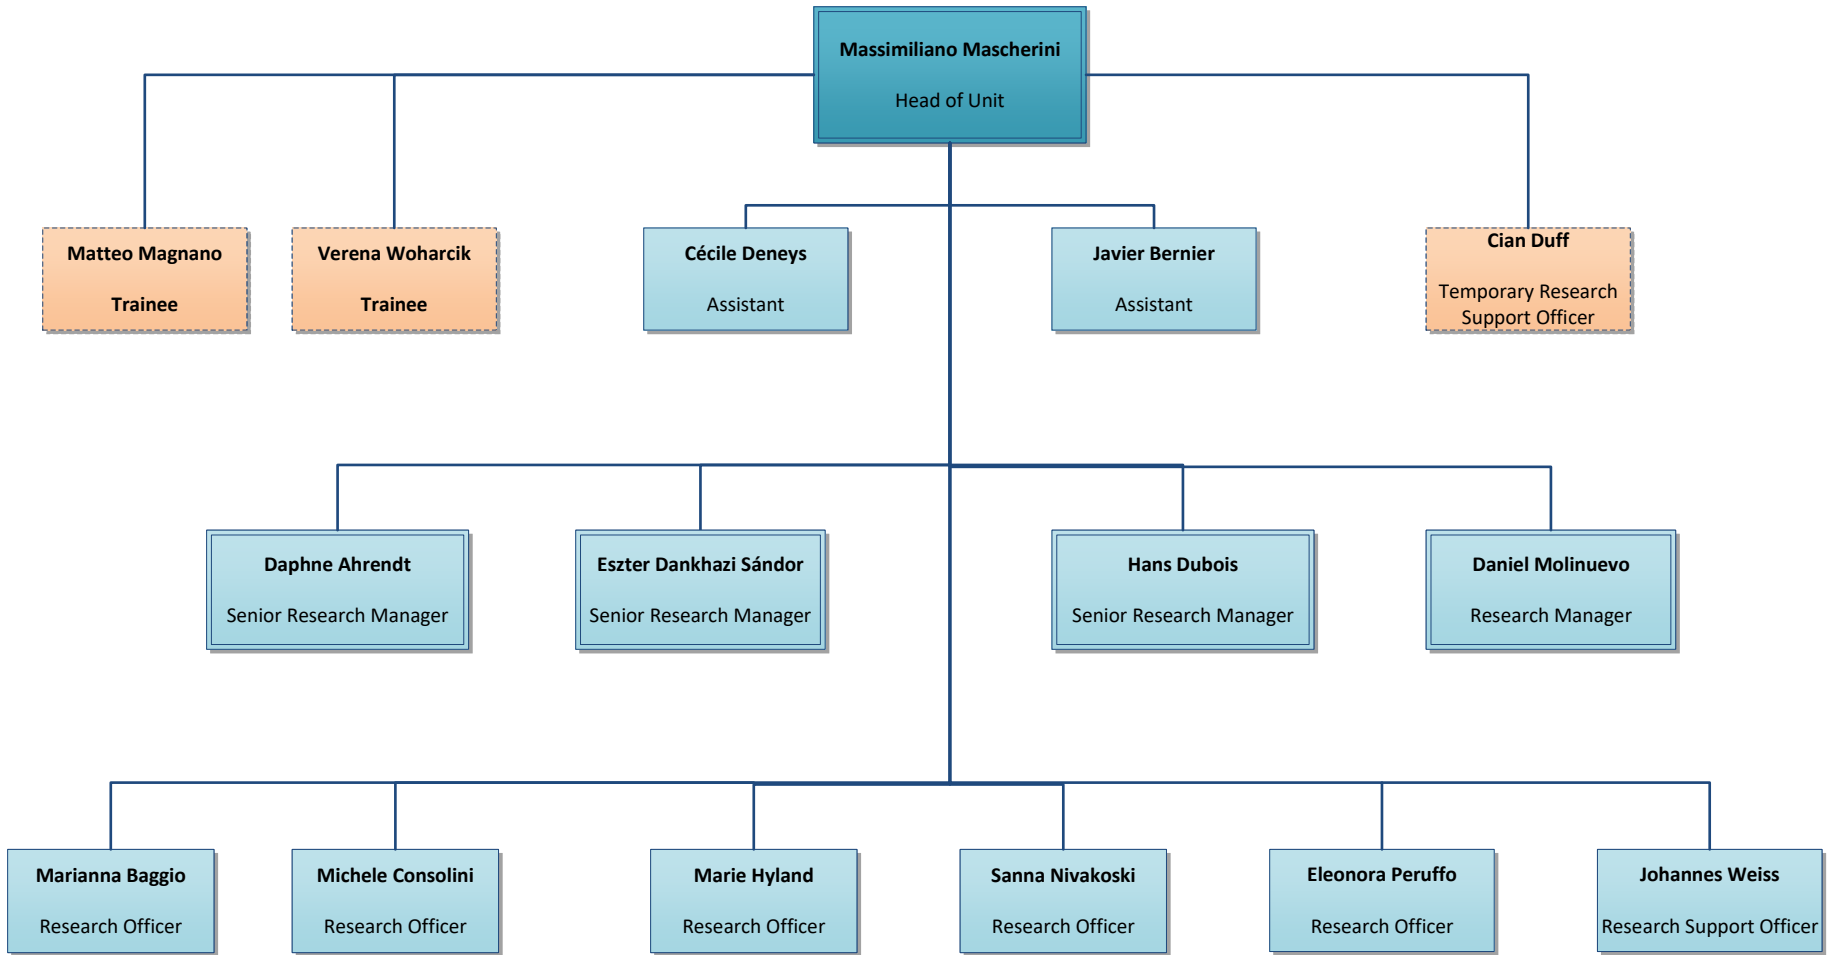

Wojciech Kostka
Head of Procurement

Frank van Boven
Head of HR

Kewin Kubryk
Head of ICT

Research Unit A – Working Life

Research Unit B – Employment

Research Unit C – Social Policies

INFORMATION AND COMMUNICATION UNIT