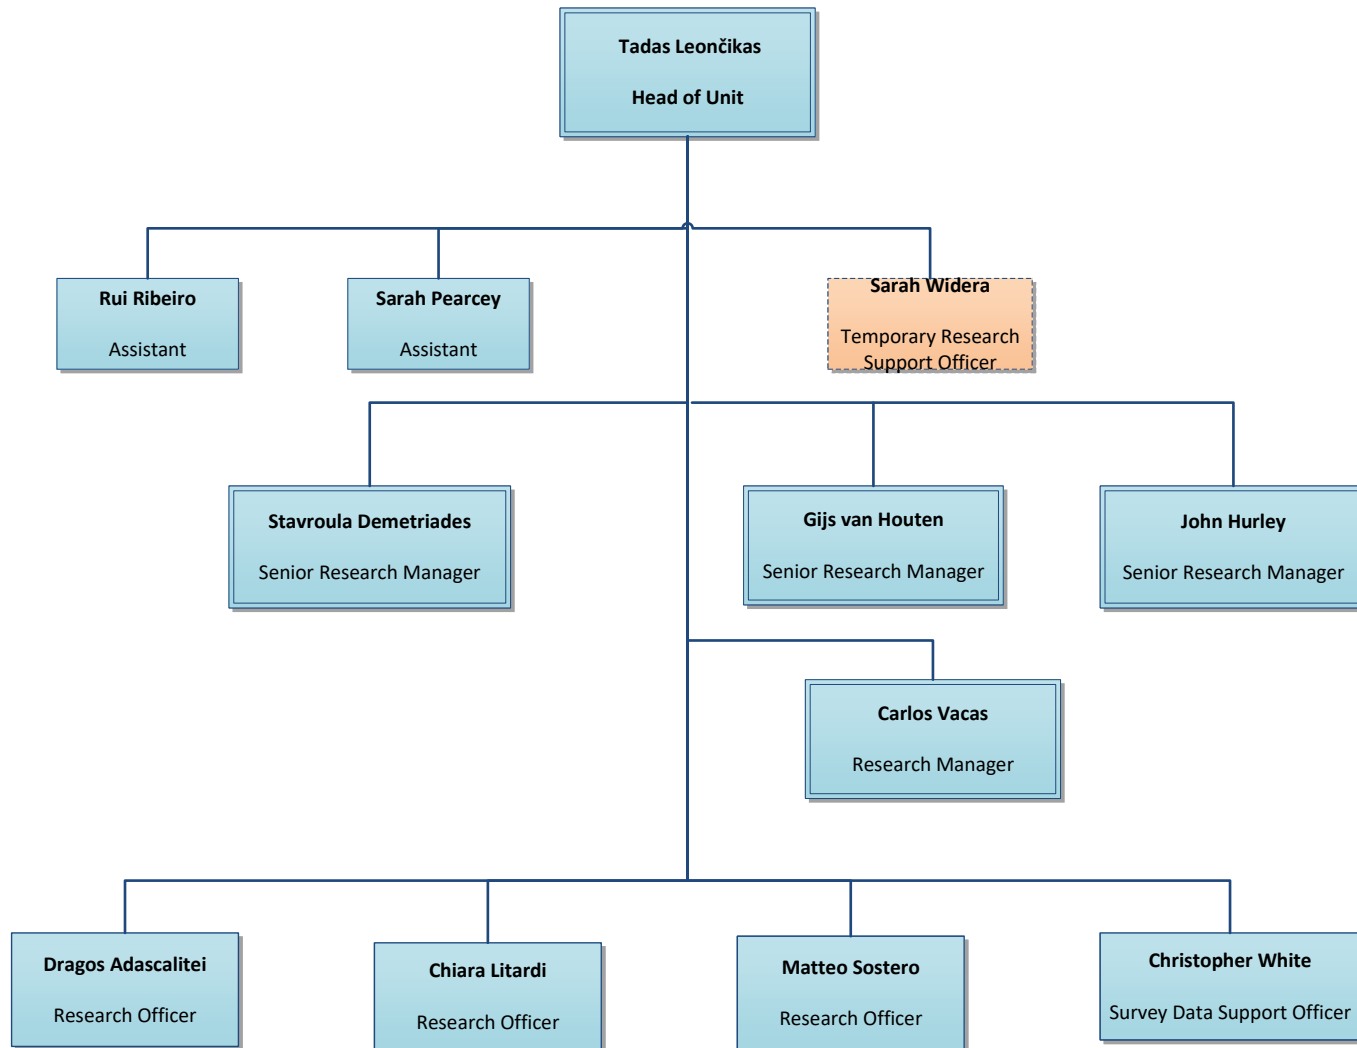

Wojciech Kostka
Head of Procurement

Frank van Boven
Head of HR

Kewin Kubryk
Head of ICT

Research Unit A – Working Life

Research Unit B – Employment

Research Unit C – Social Policies

INFORMATION AND COMMUNICATION UNIT