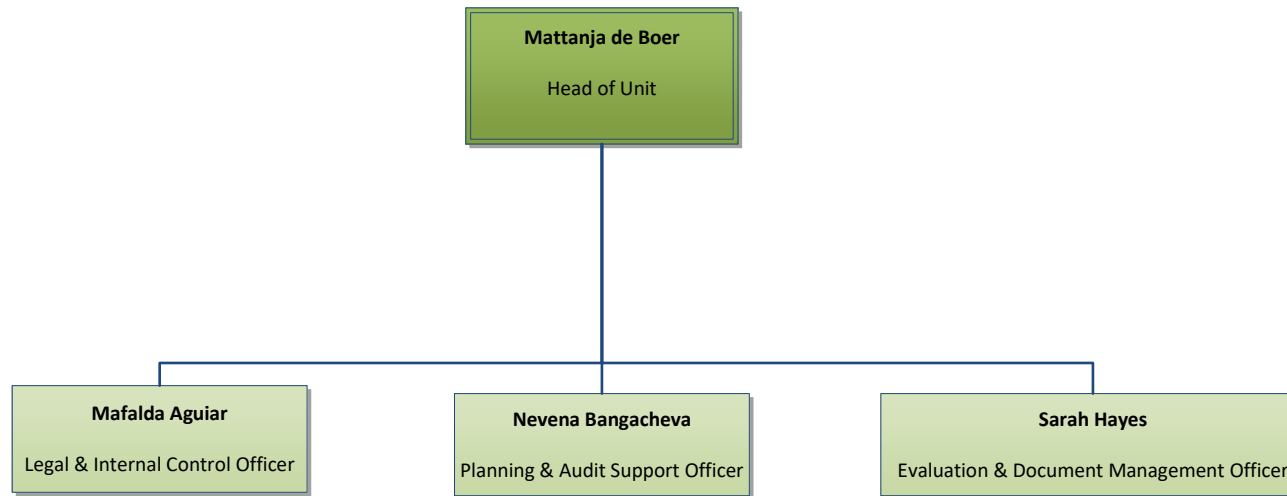

ORGANISATIONAL SUPPORT UNIT