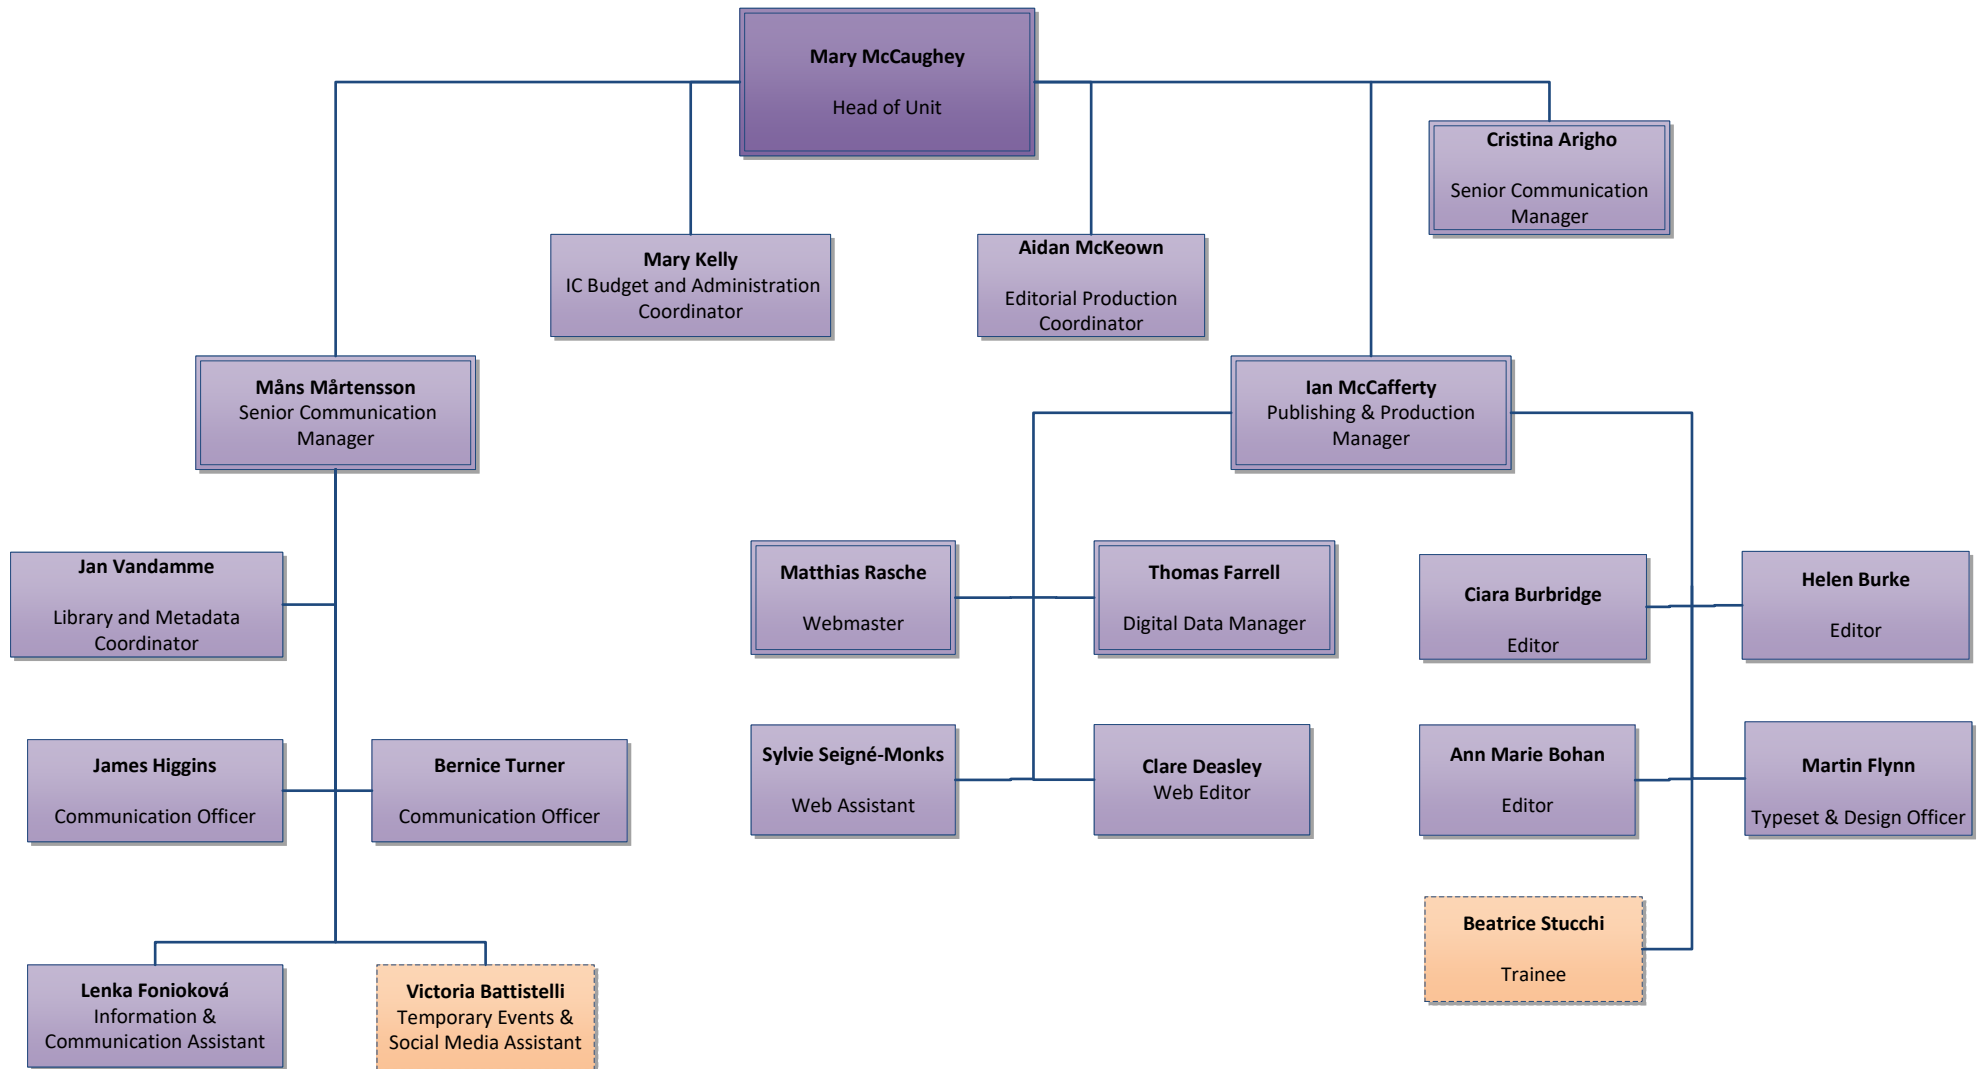

Wojciech Kostka
Head of Procurement

Frank van Boven
Head of HR

Kewin Kubryk
Head of ICT

Research Unit A – Working Life

Research Unit B – Employment

Research Unit C – Social Policies

INFORMATION AND COMMUNICATION UNIT