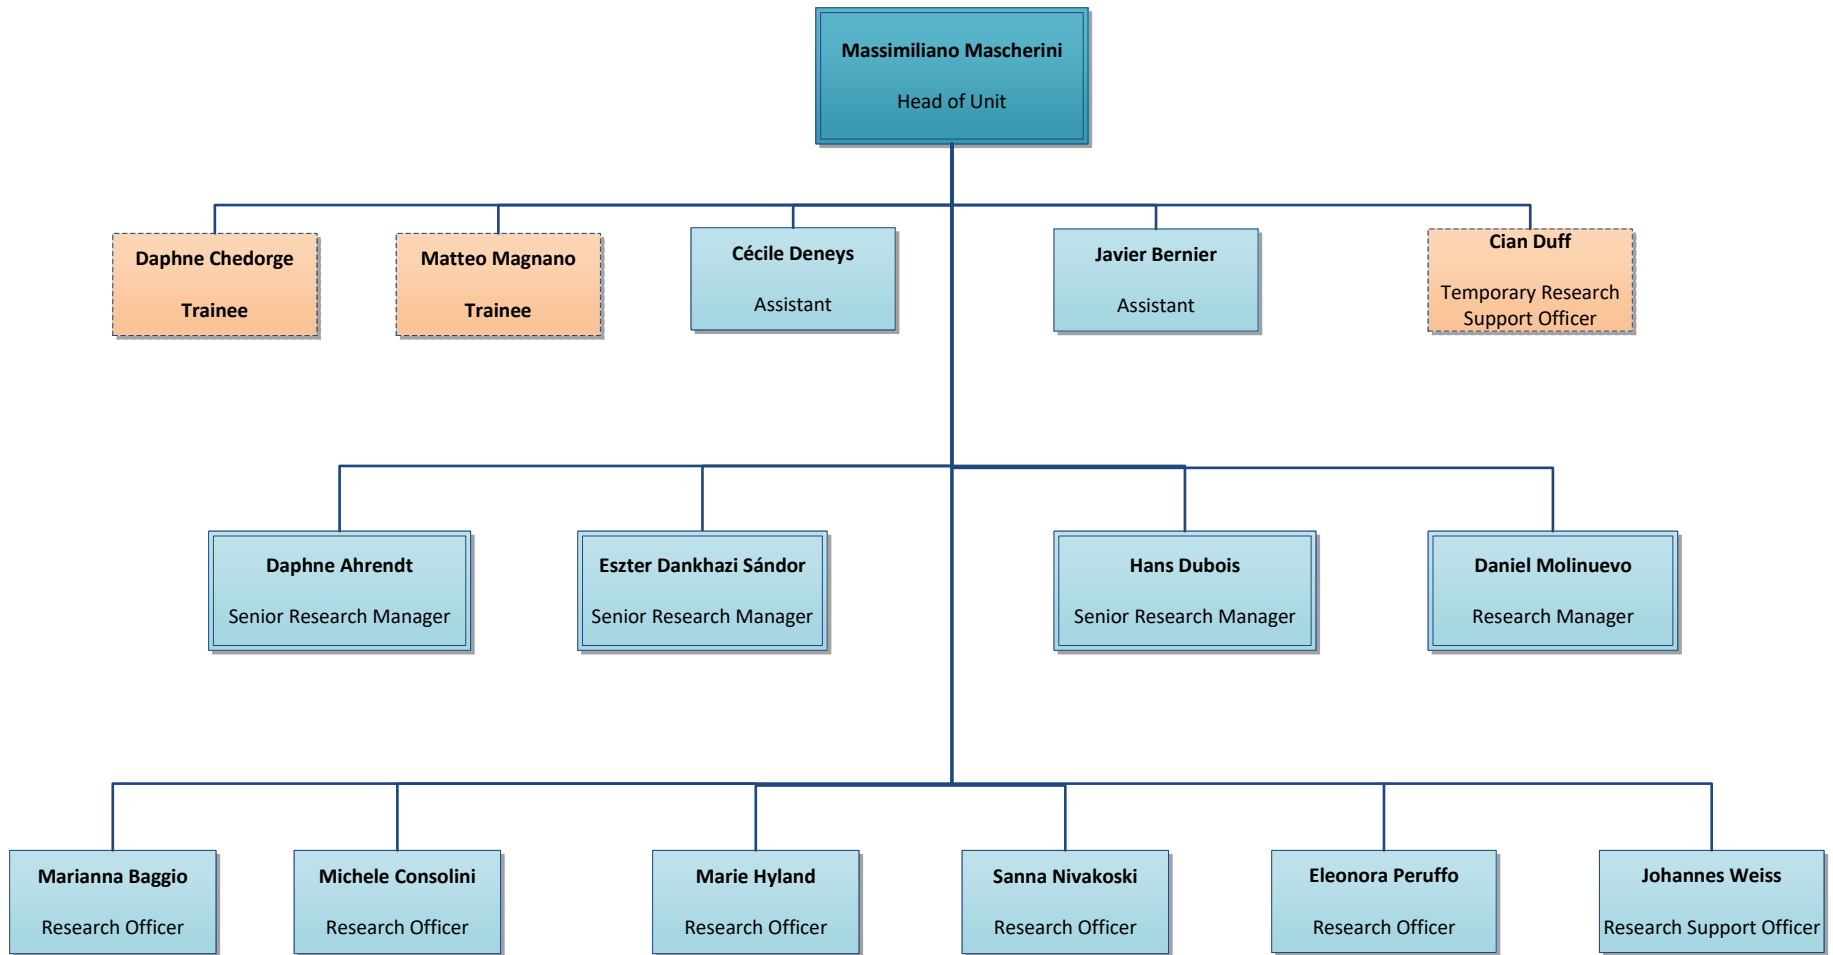

Wojciech Kostka
Head of Procurement

Frank van Boven
Head of HR

Kewin Kubryk
Head of ICT

Research Unit A – Working Life

Research Unit B – Employment

Research Unit C – Social Policies

INFORMATION AND COMMUNICATION UNIT