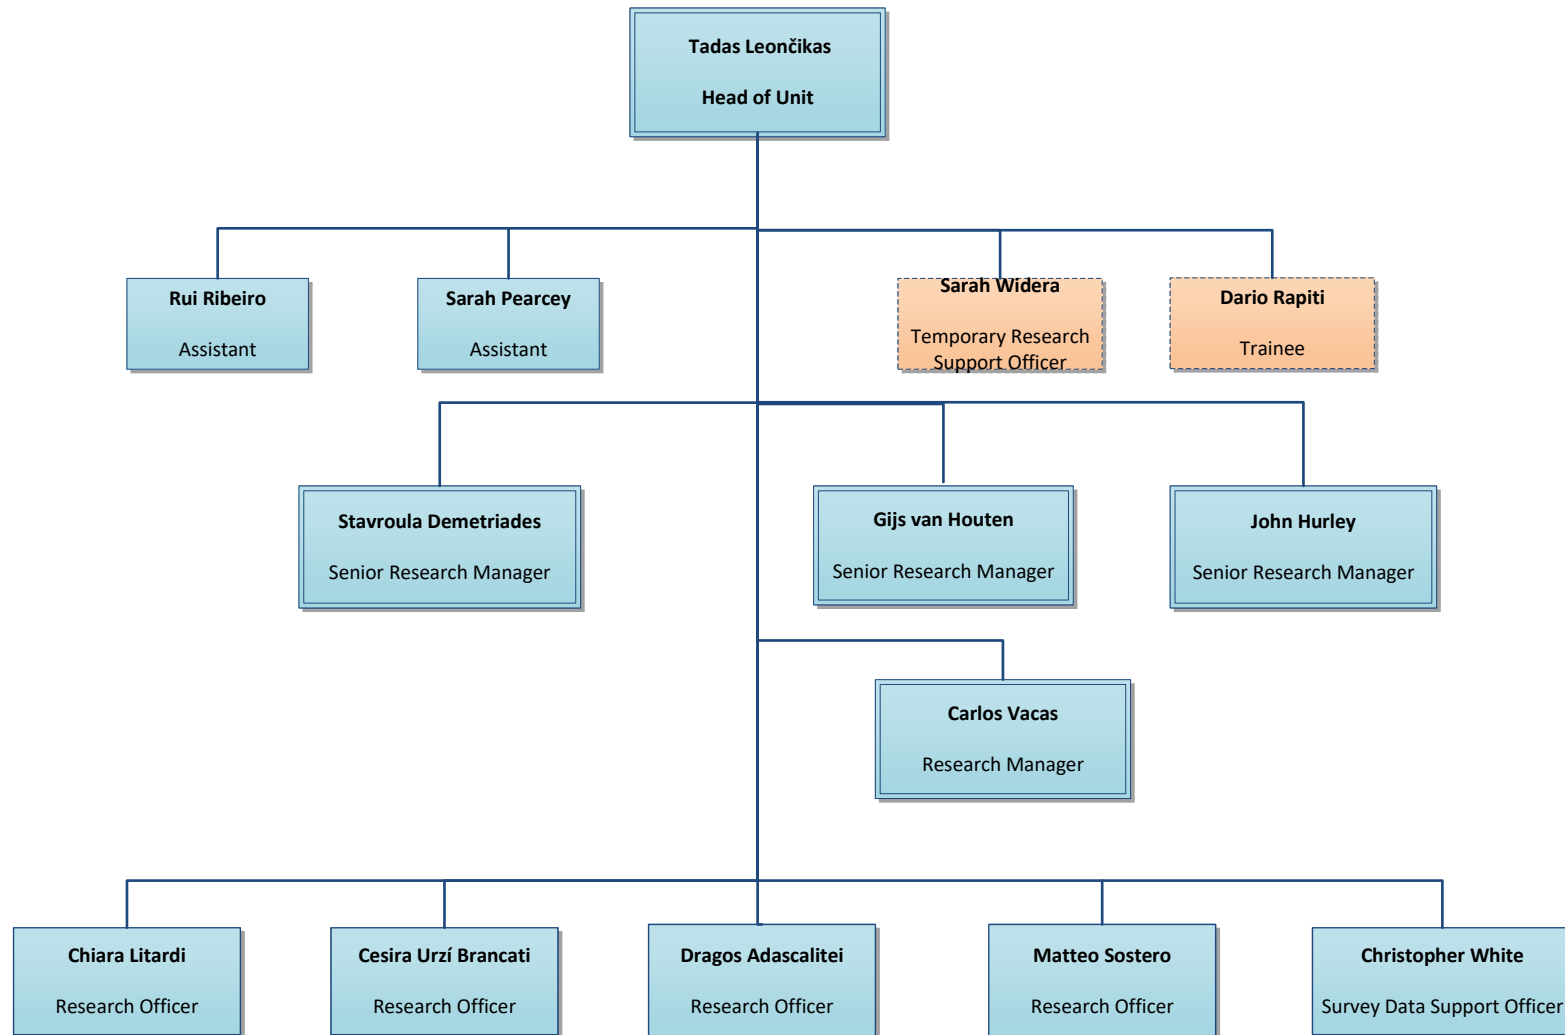

Wojciech Kostka
Head of Procurement

Frank van Boven
Head of HR

Kewin Kubryk
Head of ICT

Research Unit A – Working Life

Research Unit B – Employment

Research Unit C – Social Policies

INFORMATION AND COMMUNICATION UNIT