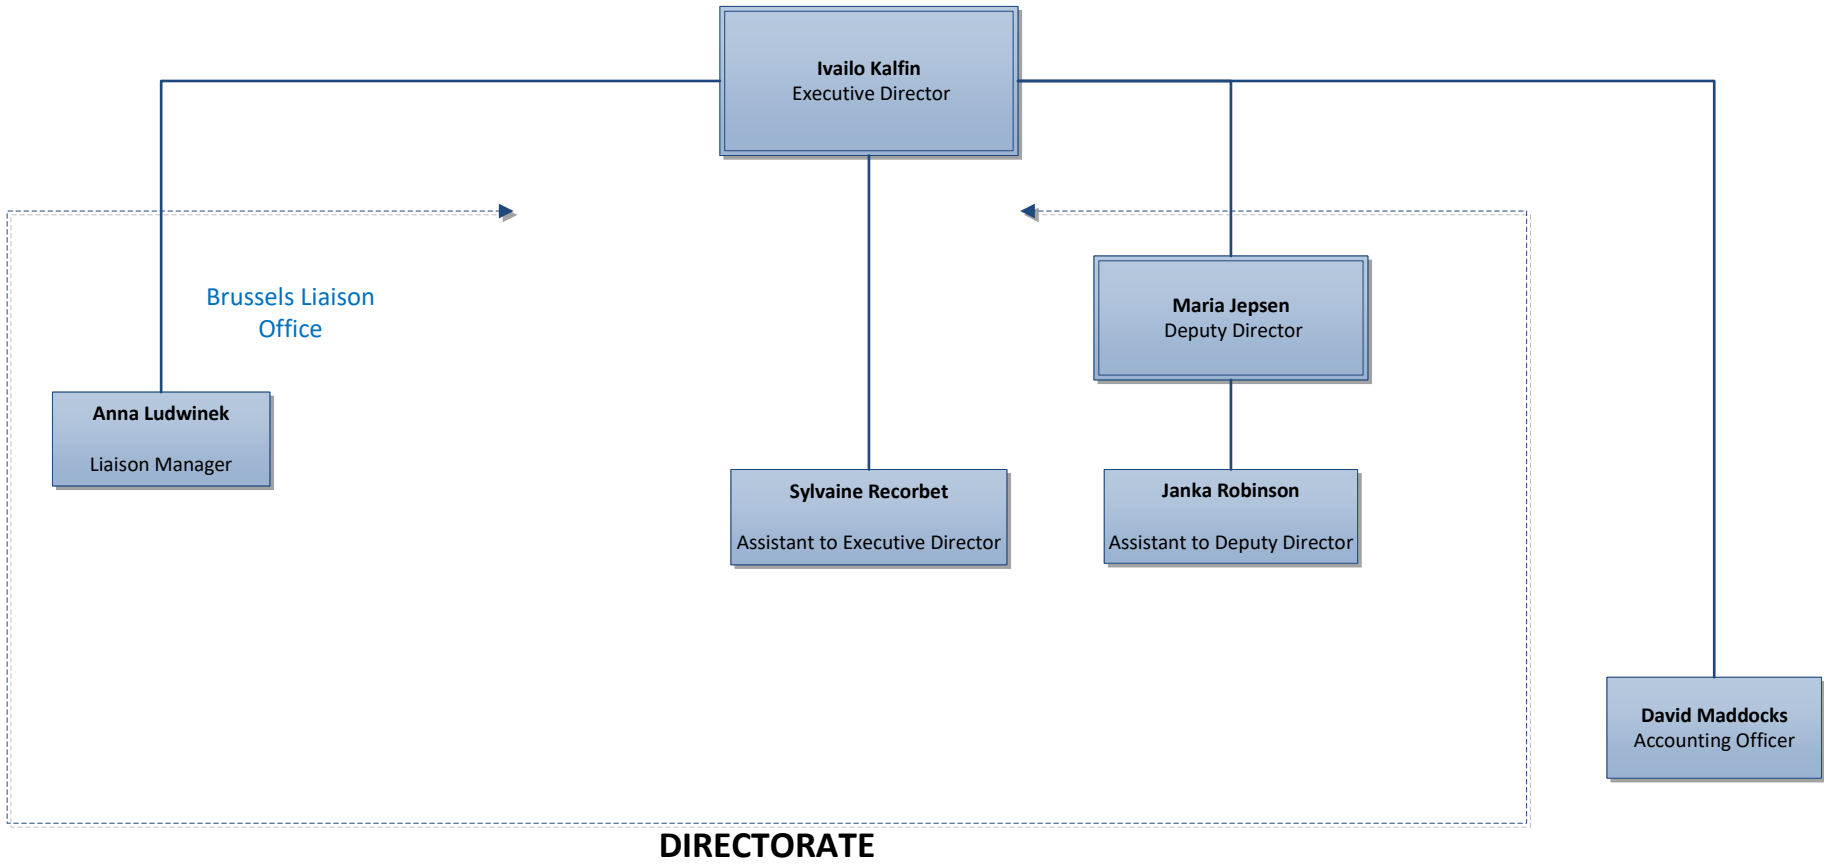

Wojciech Kostka
Head of Procurement

Frank van Boven
Head of HR

Kewin Kubryk
Head of ICT

Research Unit A – Working Life

Research Unit B – Employment

Research Unit C – Social Policies

INFORMATION AND COMMUNICATION UNIT