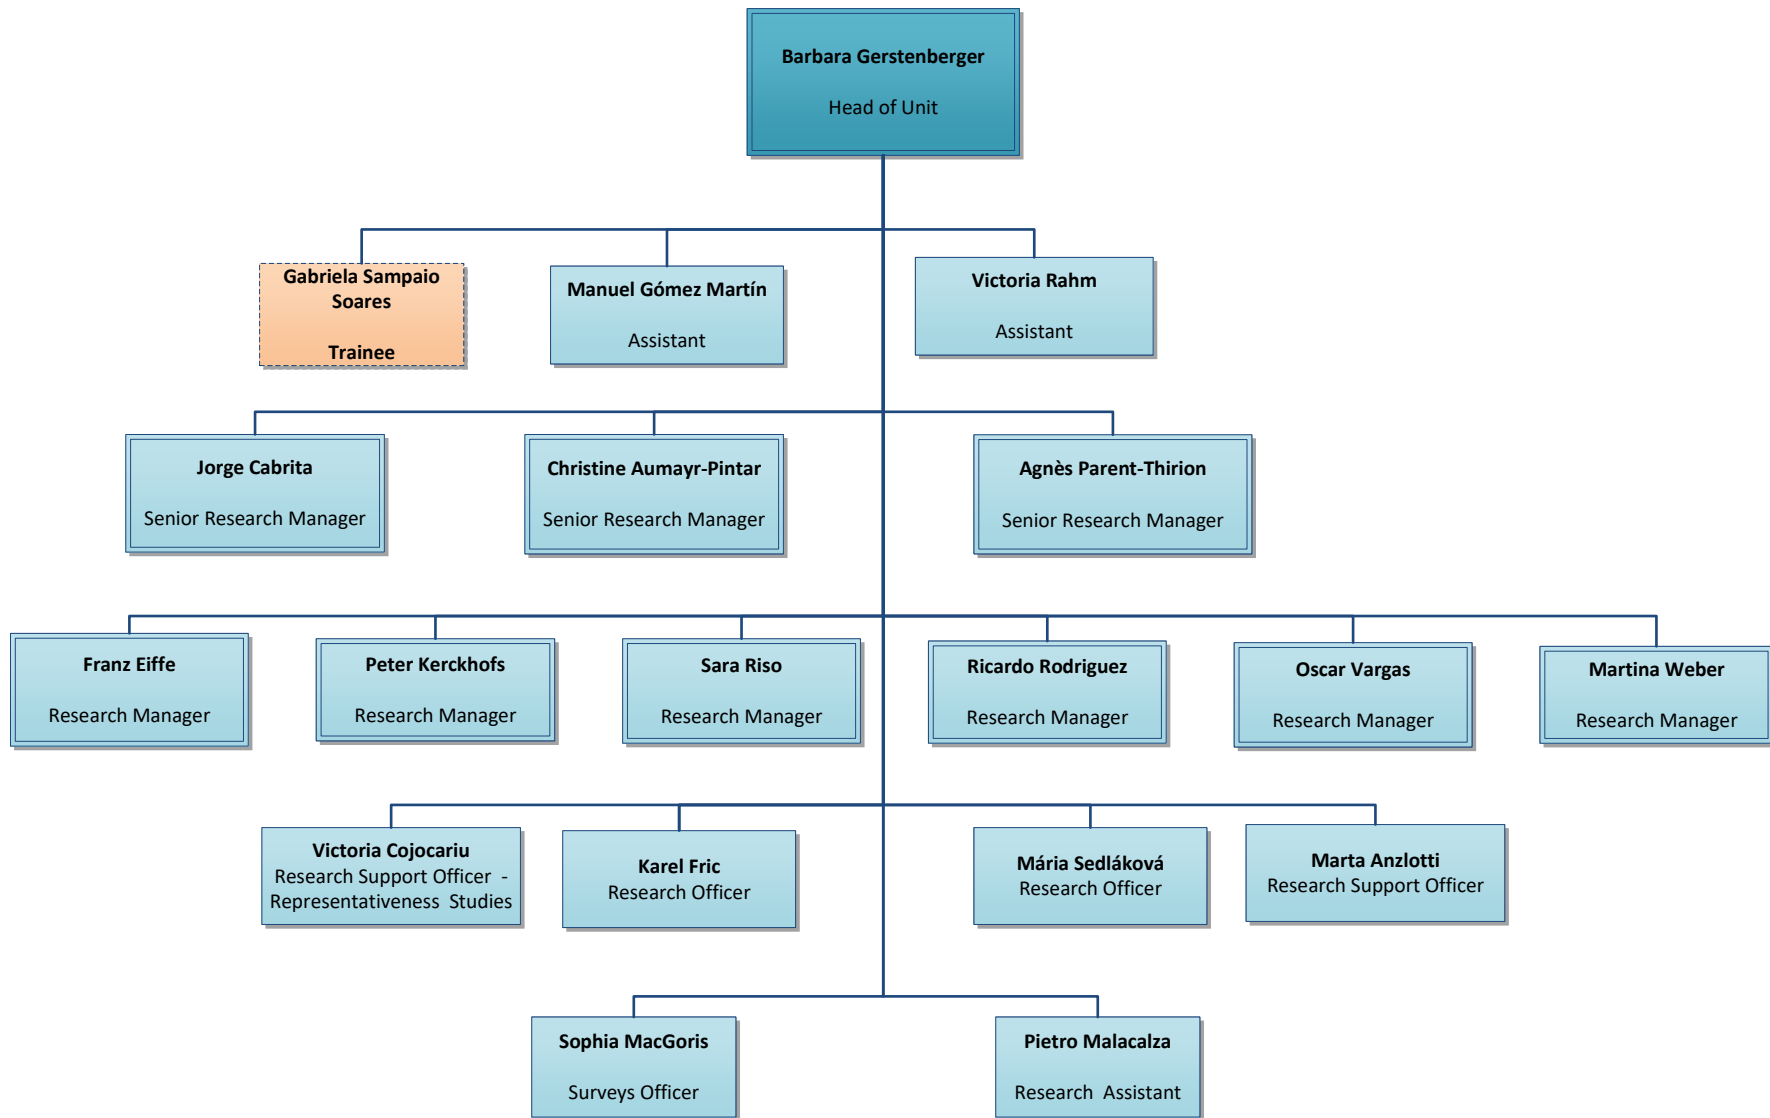

Research Unit A – Working Life